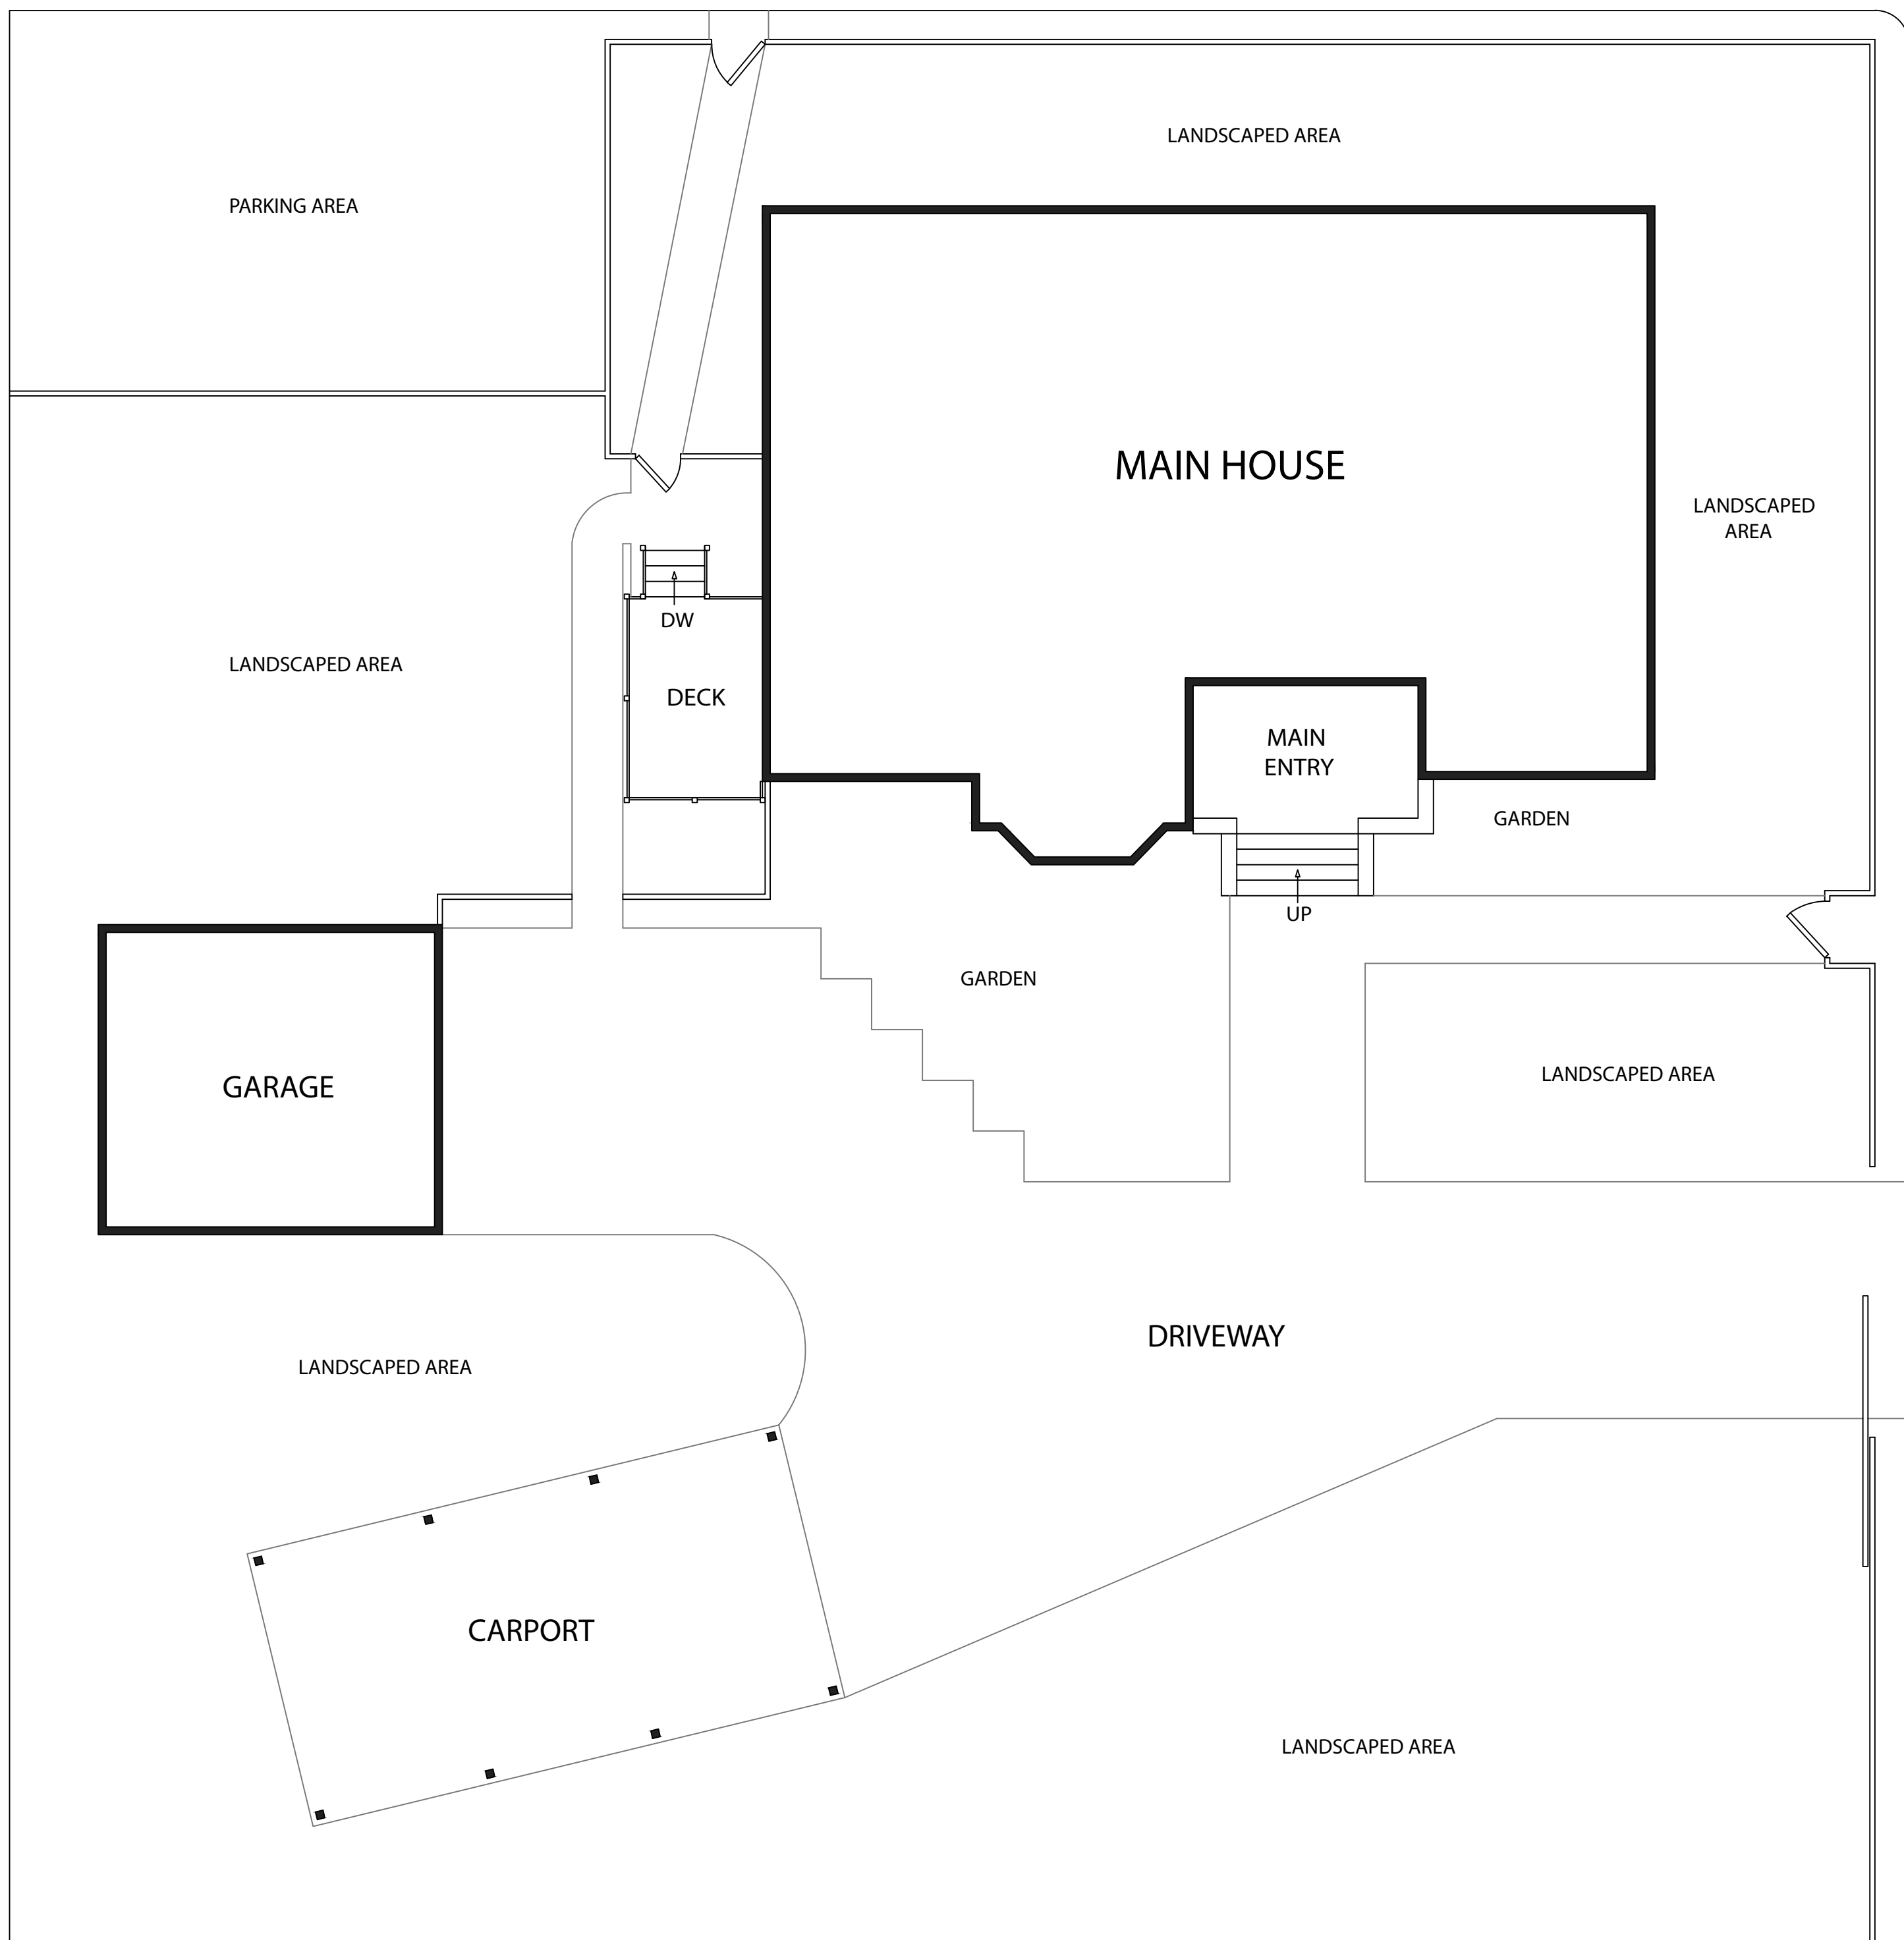

181 Addison Ave.

Palo Alto, CA. 94301

SITE

DISCLAIMER: RENDERING BY OPEN HOMES PHOTOGRAPHY. ALL MEASUREMENTS ARE APPROXIMATE AND MAY NOT BE EXACT. DO NOT RELY ON THE ACCURACY OF THIS FLOOR PLAN WHEN DETERMINING THE PRICE OF A PROPERTY OR MAKING DECISIONS REGARDING BUYING OR SELLING OF PROPERTIES WITHOUT INDEPENDENT VERIFICATION.